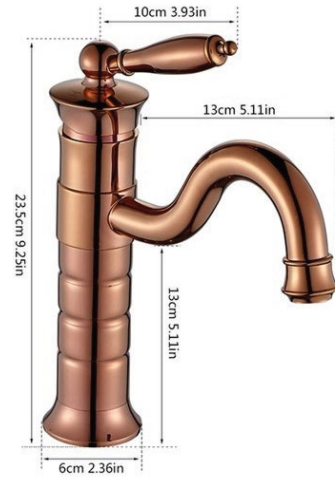

CAEN SINGLE HANDLE ROSE GOLD BATHROOM SINK FAUCET SPECS

SPECS:

Type - Deck mount

Hot & cold - Yes

Functional categories: Bathroom

Sink Faucets

Valve Core Material : Ceramic

Material: Brass

Flow Rate: 1.2 GPM / 4.5 LPM

Style : Single Holder Single Hole

Style: Contemporary/Modern

Valve Included: Yes